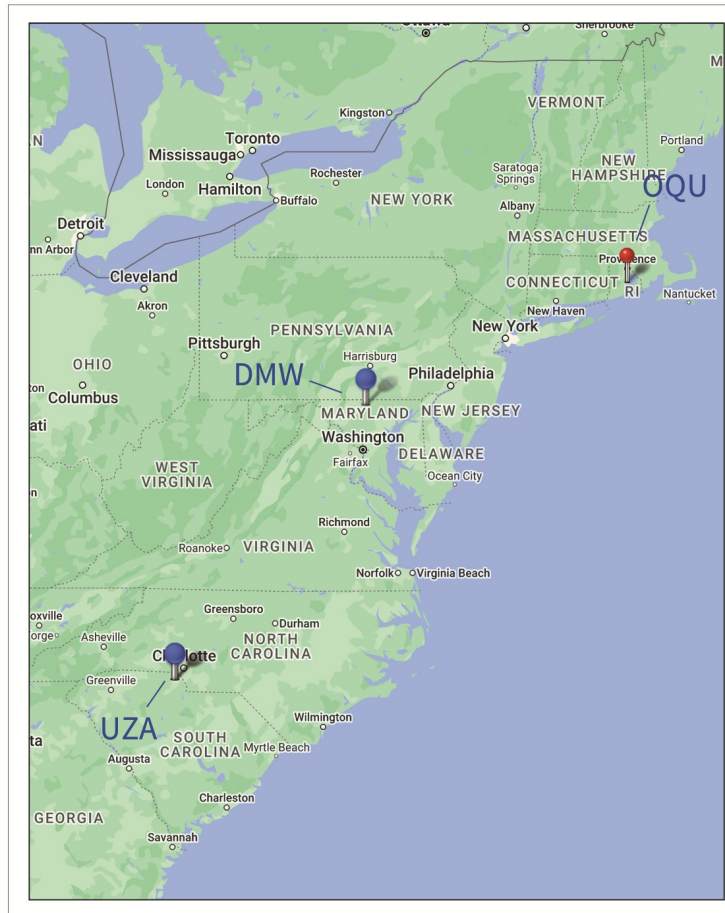

Skytech (Corporate HQ) - DMW

200 Airport Drive
Westminster, MD 21157

Skytech - UZA

550 Airport Road
Rock Hill, SC 29732

Skytech N.E. Piper Office - OQU

150 Airport St.
North Kingstown, RI 02852