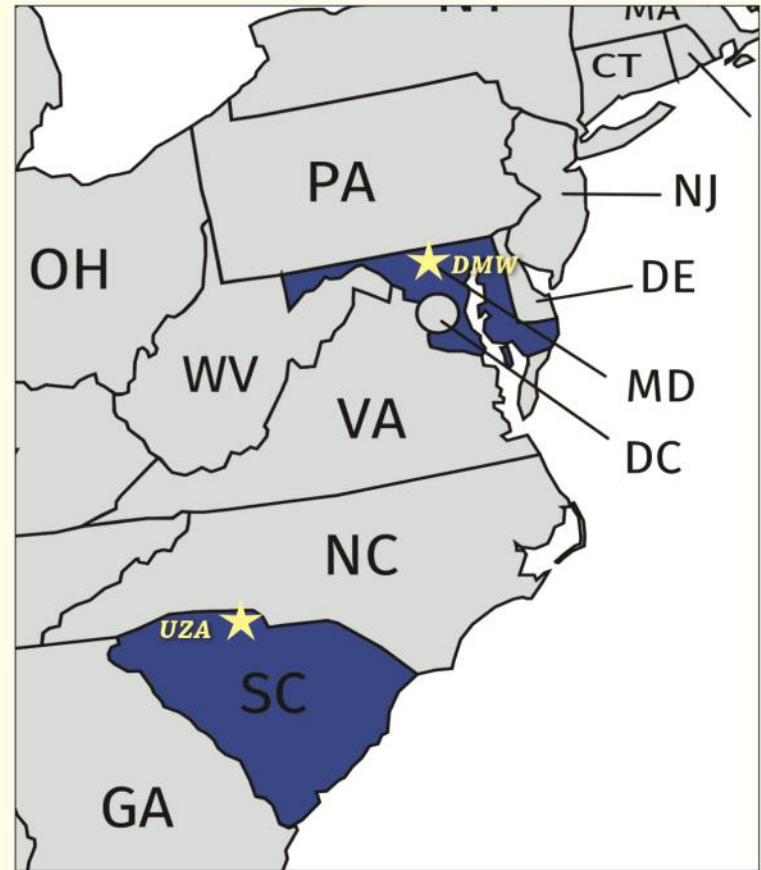

888-386-3596 • SALES@SKYTECHINC.COM • WWW.SKYTECHINC.COM

Visit a Skytech Location

888-386-3596 • sales@skytechinc.com • www.skytechinc.com

Skytech, Inc. is a General Aviation Sales, Service, Management and Charter organization specializing in personal and business aircraft transportation solutions. With full-service FBOs at the Carroll County Regional Airport in Westminster, Maryland and the York County Airport in Rock Hill, South Carolina, Skytech is ideally positioned to serve the Mid-Atlantic aviation community. Contact a Skytech representative to put our over 40 years of experience to work for you.