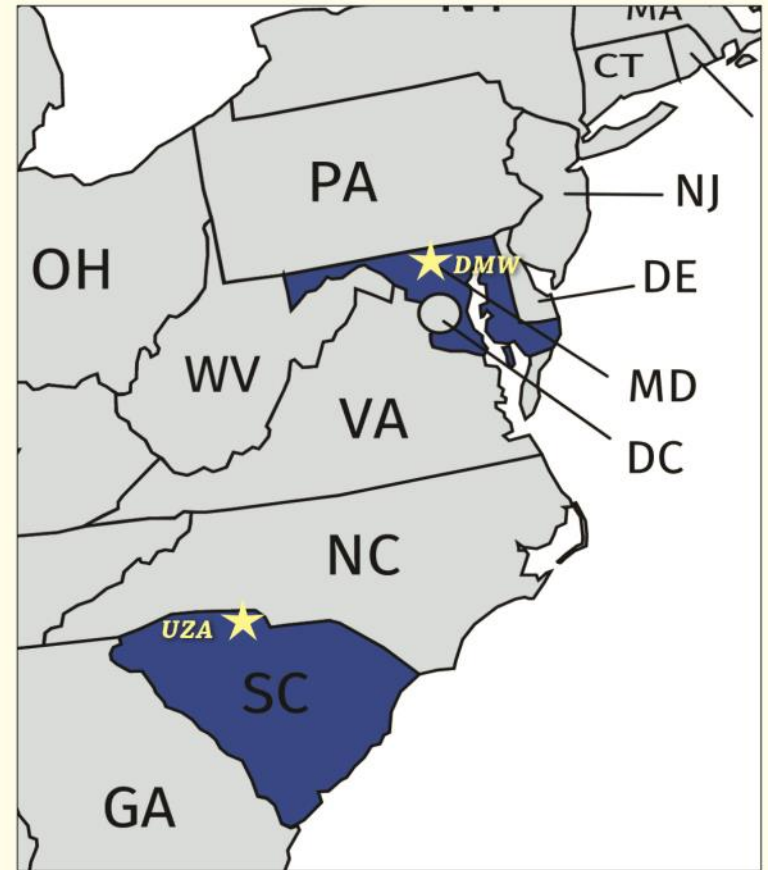

Authorized Pilatus PC-12 & PC-24 Sales & Service Center

PA, MD, DC, VA, WV, NC, SC, KY, TN, OH
PilatusSales@skytechinc.com

Authorized Piper Sales & Service Center

MD, DE, PA, NJ, CT, NY, VT, MA, NH, ME, RI
DC, VA, WV, NC, SC
PiperSales@skytechinc.com

Skytech Travel, LLC

Charter / Aircraft Management
Travel@skytechinc.com

Visit a Skytech Location

Skytech, inc. (UZA)
550 Airport Road
Rock Hill, South Carolina 29732

Skytech, inc. (DMW)
200 Airport Dr.
Westminster, MD 21157