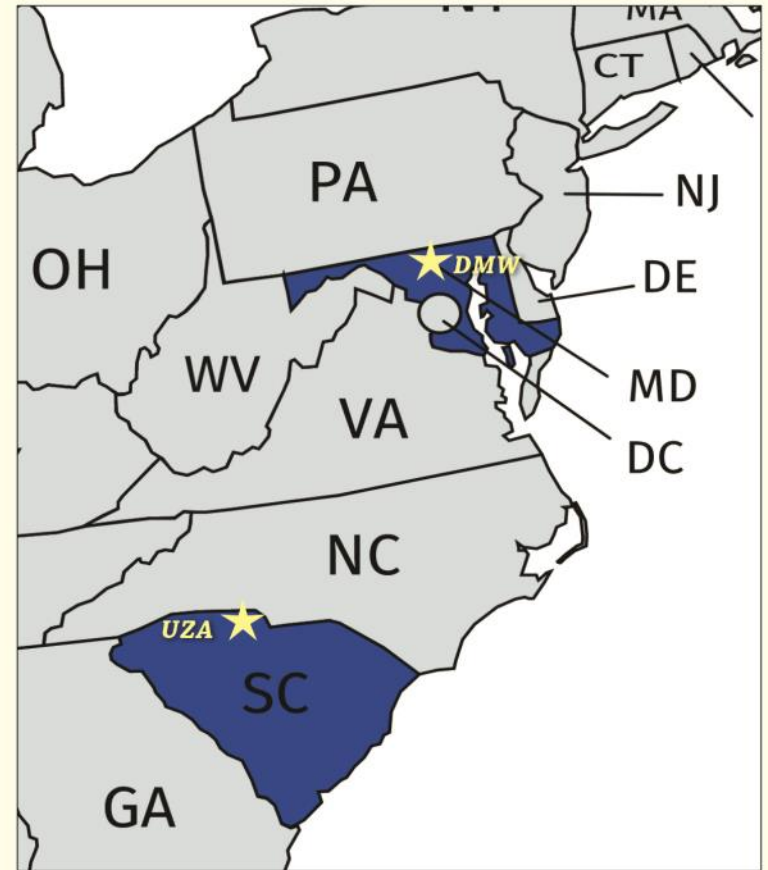

Authorized Pilatus PC-12 & PC-24 Sales & Service Center

PA, MD, DC, VA, WV, NC, SC, KY, TN, OH  
PilatusSales@skytechinc.com

Authorized Piper Sales & Service Center

MD, DE, PA, NJ, CT, NY, VT, MA, NH, ME, RI  
DC, VA, WV, NC, SC  
PiperSales@skytechinc.com

Skytech Travel, LLC

Charter / Aircraft Management  
Travel@skytechinc.com

Visit a Skytech Location

Skytech, inc. (UZA)  
550 Airport Road  
Rock Hill, South Carolina 29732

Skytech, inc. (DMW)  
200 Airport Dr.  
Westminster, MD 21157