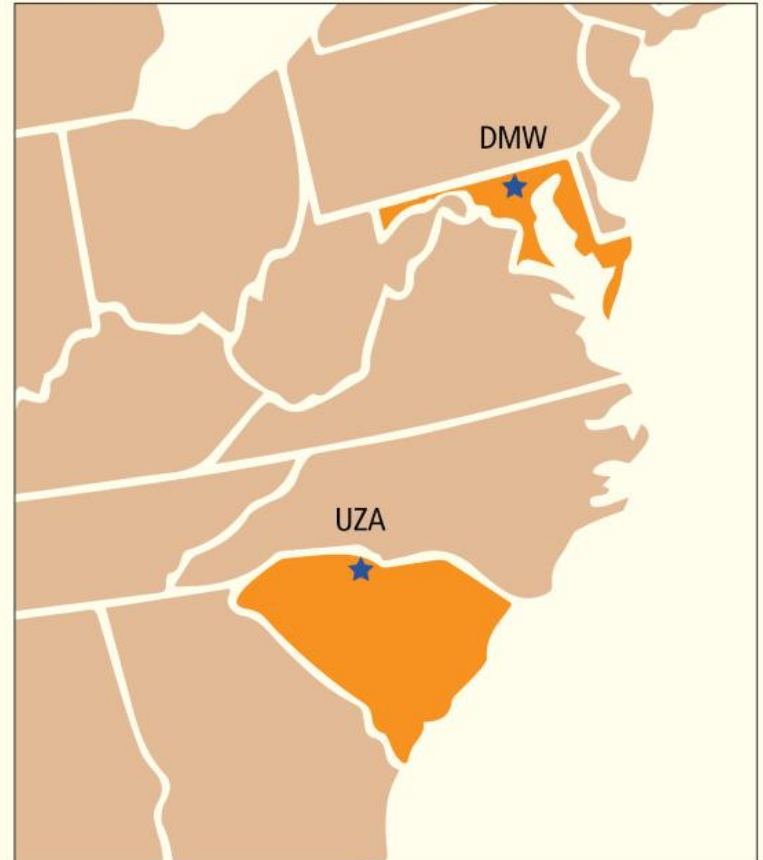

Skytech Travel, LLC

Charter / Aircraft Management

Travel@skytechinc.com

VISIT A SKYTECH LOCATION

Skytech, inc. (UZA)
550 Airport Road
Rock Hill, South Carolina 29732

Skytech, inc. (DMW)
200 Airport Dr.
Westminster, MD 21157