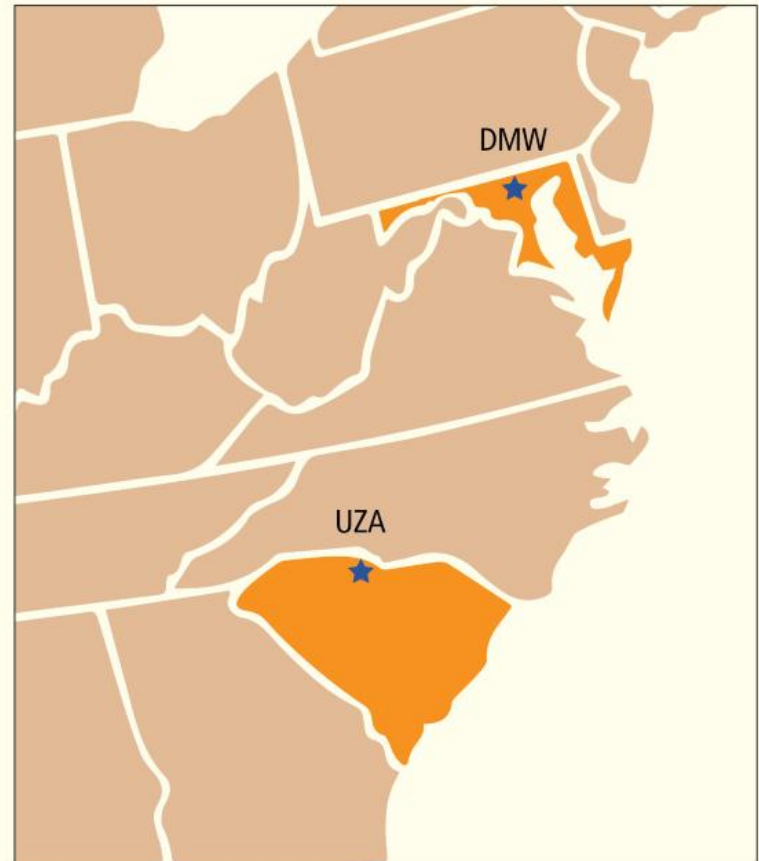

## VISIT A SKYTECH LOCATION

Skytech, inc. (UZA)  
550 Airport Road  
Rock Hill, South Carolina 29732

Skytech, inc. (DMW)  
200 Airport Dr.  
Westminster, MD 21157