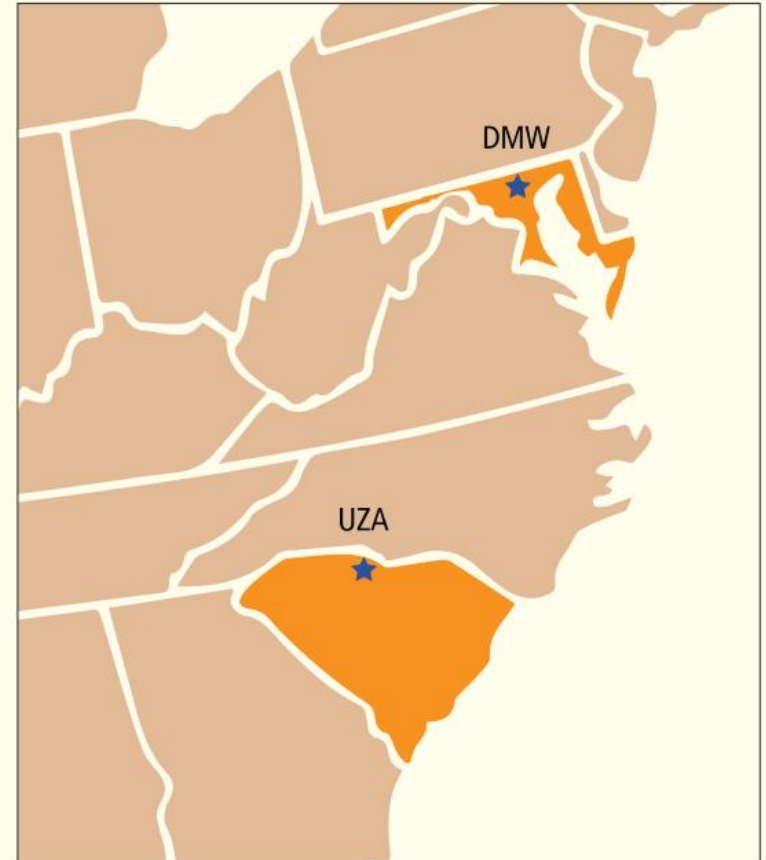

Skytech Travel, LLC

Charter / Aircraft Management

Travel@skytechinc.com

VISIT A SKYTECH LOCATION

Skytech, inc. (UZA)
550 Airport Road
Rock Hill, South Carolina 29732

Skytech, inc. (DMW)
200 Airport Dr.
Westminster, MD 21157