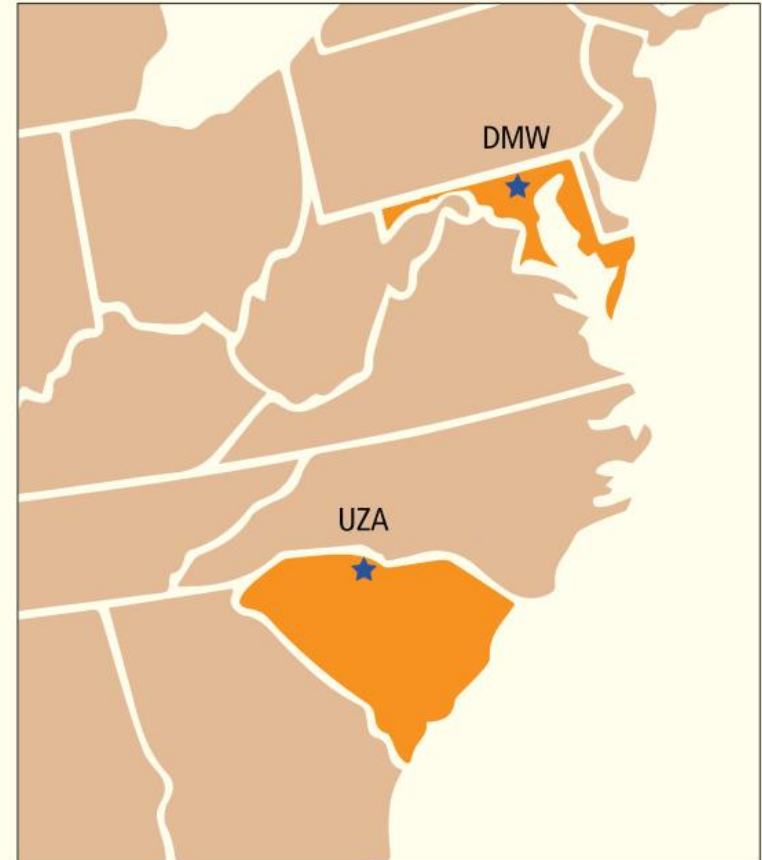

## VISIT A SKYTECH LOCATION

Skytech, inc. (UZA)  
550 Airport Road  
Rock Hill, South Carolina 29732

Skytech, inc. (DMW)  
200 Airport Dr.  
Westminster, MD 21157