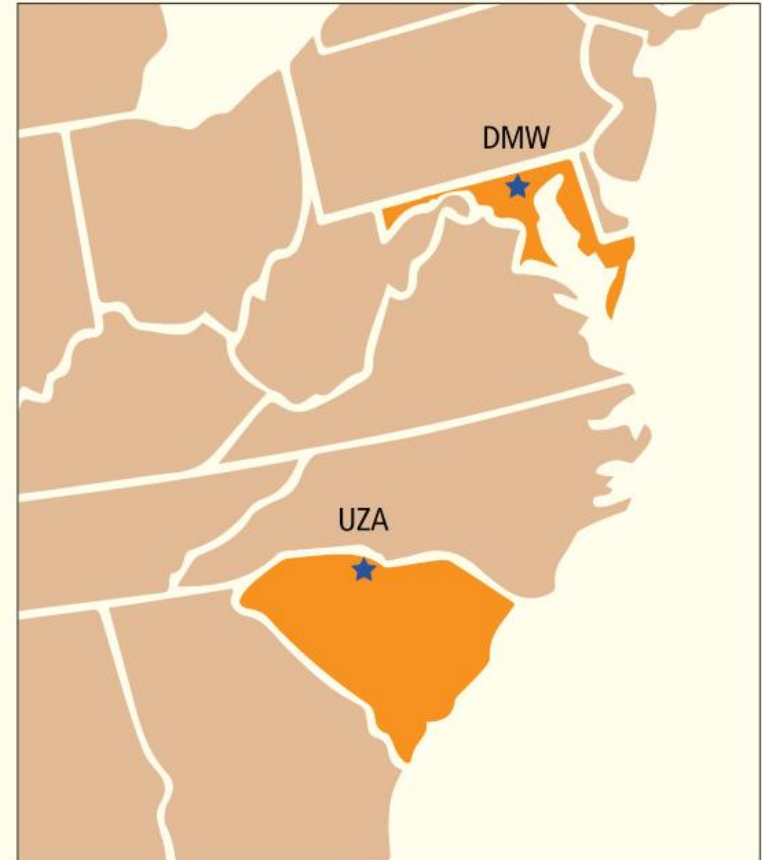

VISIT A SKYTECH LOCATION

Skytech, inc. (UZA)
550 Airport Road
Rock Hill, South Carolina 29732