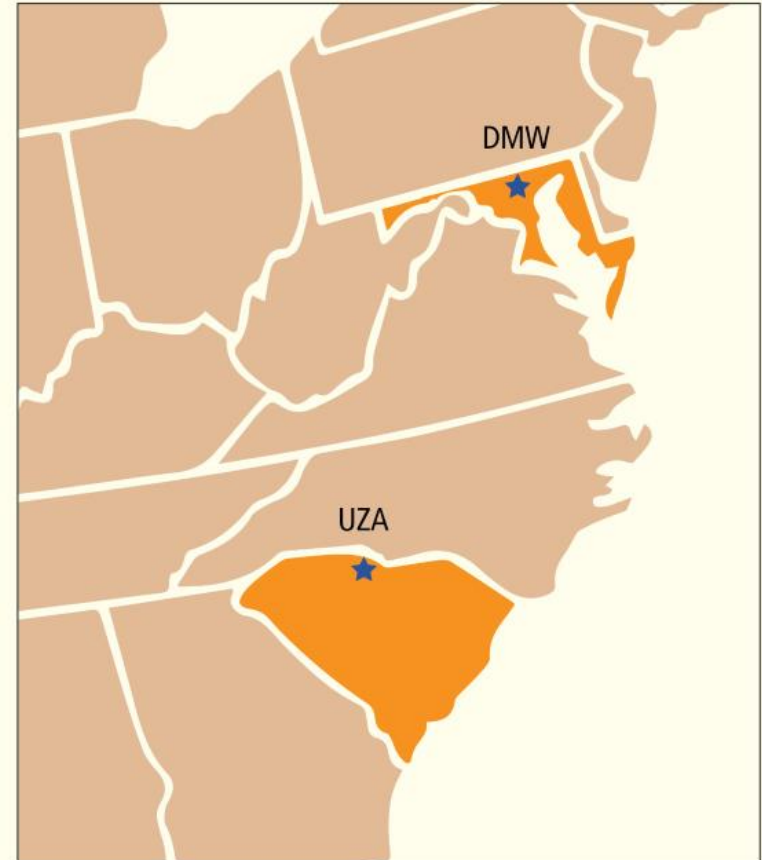

Skytech Travel, LLC

Charter / Aircraft Management

Travel@skytechinc.com

VISIT A SKYTECH LOCATION

Skytech, inc. (UZA)
550 Airport Road
Rock Hill, South Carolina 29732

Skytech, inc. (DMW)
200 Airport Dr.
Westminster, MD 21157