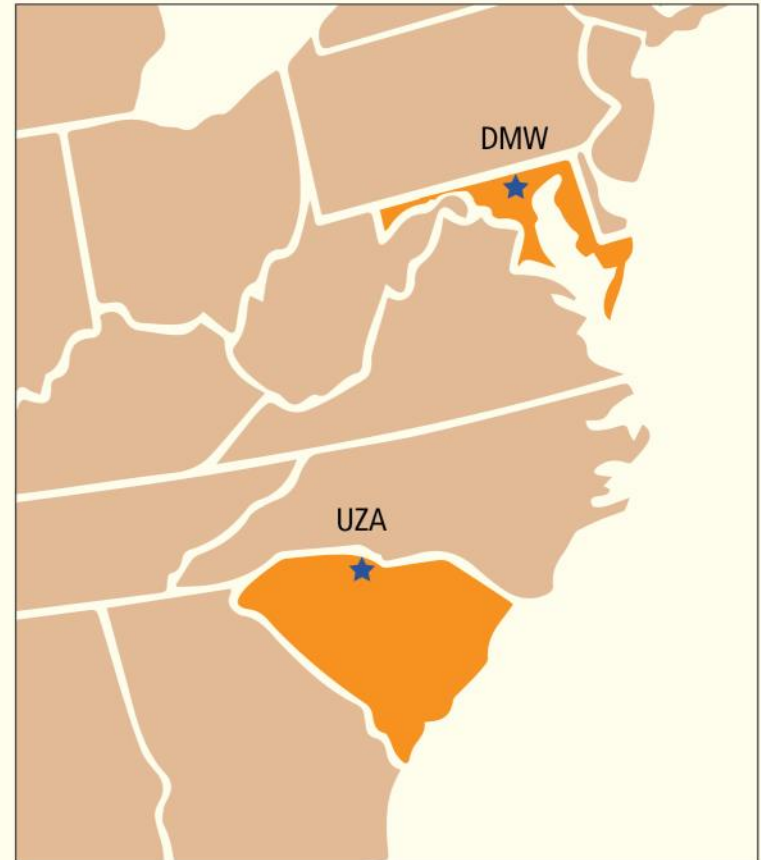

## VISIT A SKYTECH LOCATION

Skytech, inc. (UZA)  
550 Airport Road  
Rock Hill, South Carolina 29732

Skytech, inc. (DMW)  
200 Airport Dr.  
Westminster, MD 21157