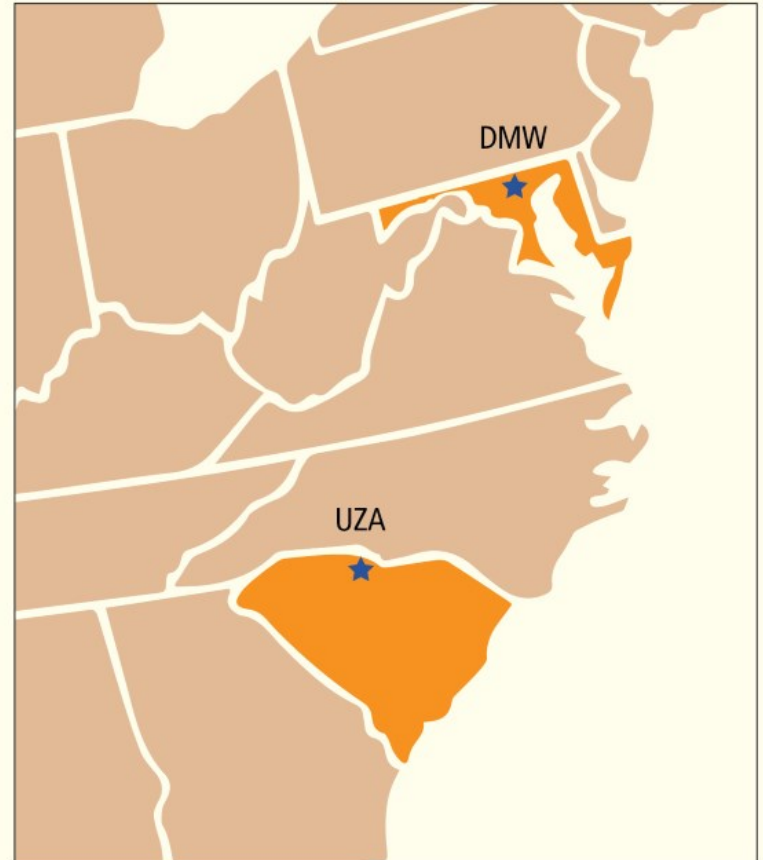

Skytech Travel, LLC

Charter / Aircraft Management

Travel@skytechinc.com

VISIT A SKYTECH LOCATION

Skytech, inc. (UZA)
550 Airport Road
Rock Hill, South Carolina 29732

Skytech, inc. (DMW)
200 Airport Dr.
Westminster, MD 21157