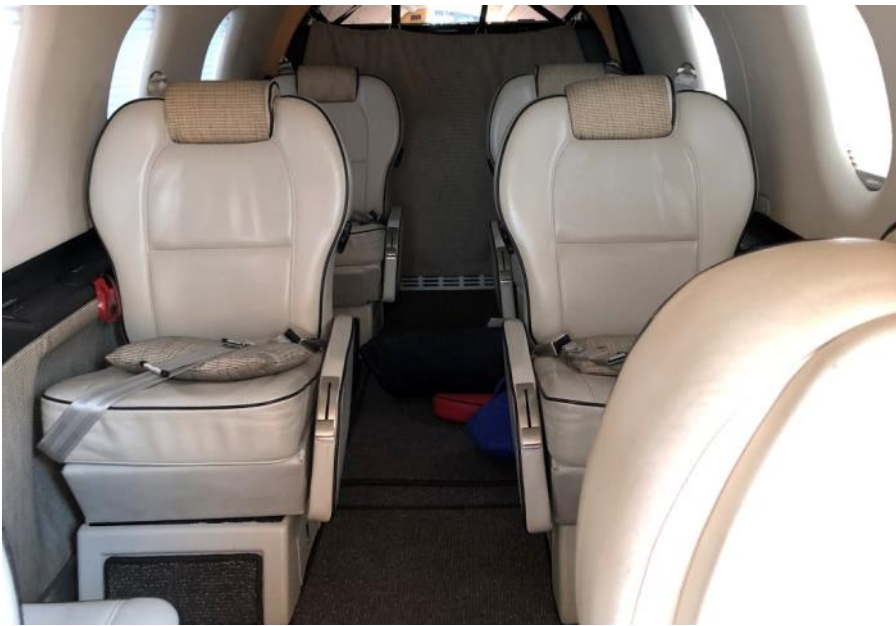

Specifications subject to verification upon inspection. Aircraft subject to prior sale.