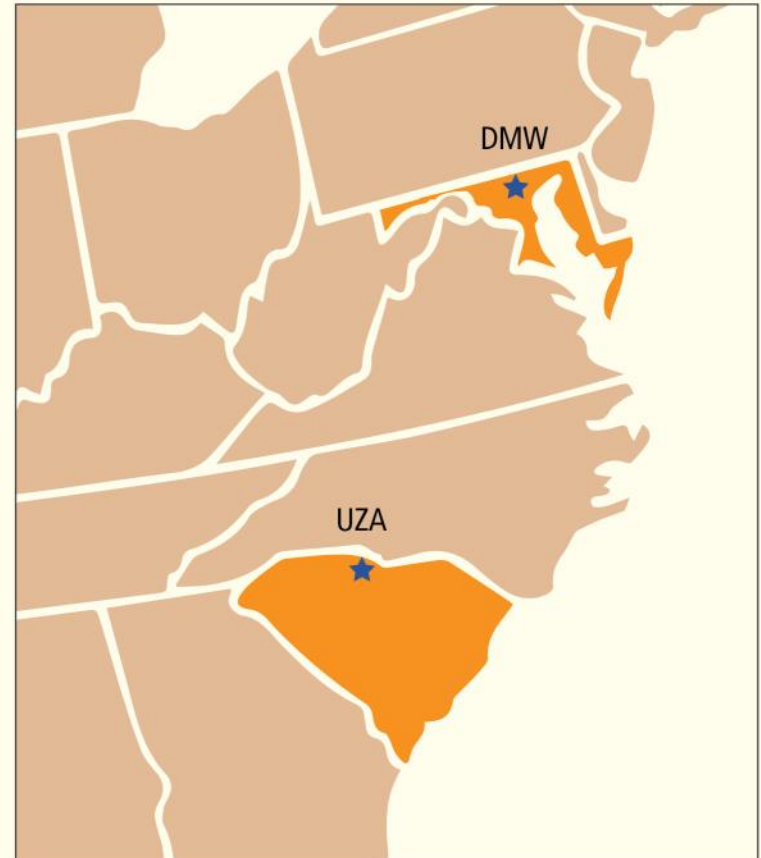

Skytech Travel, LLC

Charter / Aircraft Management

Travel@skytechinc.com

VISIT A SKYTECH LOCATION

Skytech, inc. (UZA)
550 Airport Road
Rock Hill, South Carolina 29732

Skytech, inc. (DMW)
200 Airport Dr.
Westminster, MD 21157