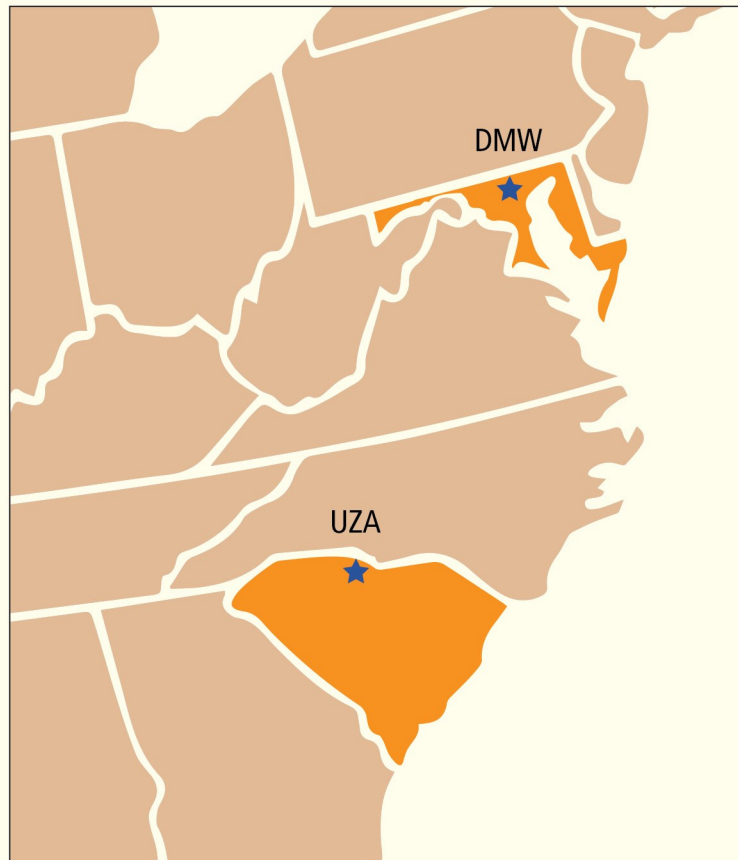

Skytech Travel, LLC

Charter / Aircraft Management

Travel@skytechinc.com

VISIT A SKYTECH LOCATION

Skytech, inc. (UZA)
550 Airport Road
Rock Hill, South Carolina 29732

Skytech, inc. (DMW)
200 Airport Dr.
Westminster, MD 21157