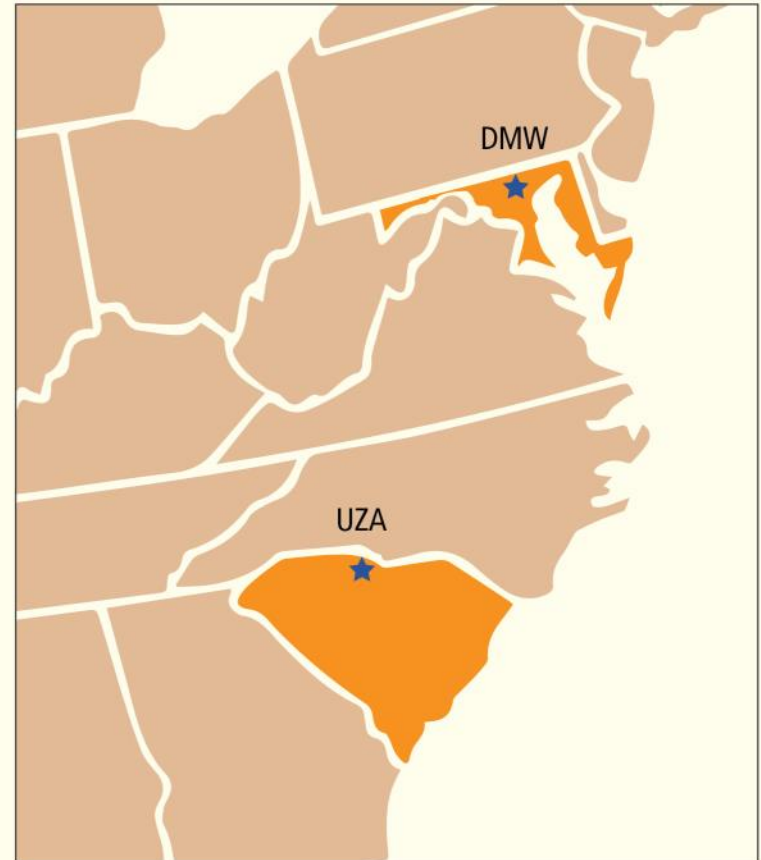

Skytech Travel, LLC

Charter / Aircraft Management

Travel@skytechinc.com

VISIT A SKYTECH LOCATION

Skytech, inc. (UZA)
550 Airport Road
Rock Hill, South Carolina 29732

Skytech, inc. (DMW)
200 Airport Dr.
Westminster, MD 21157