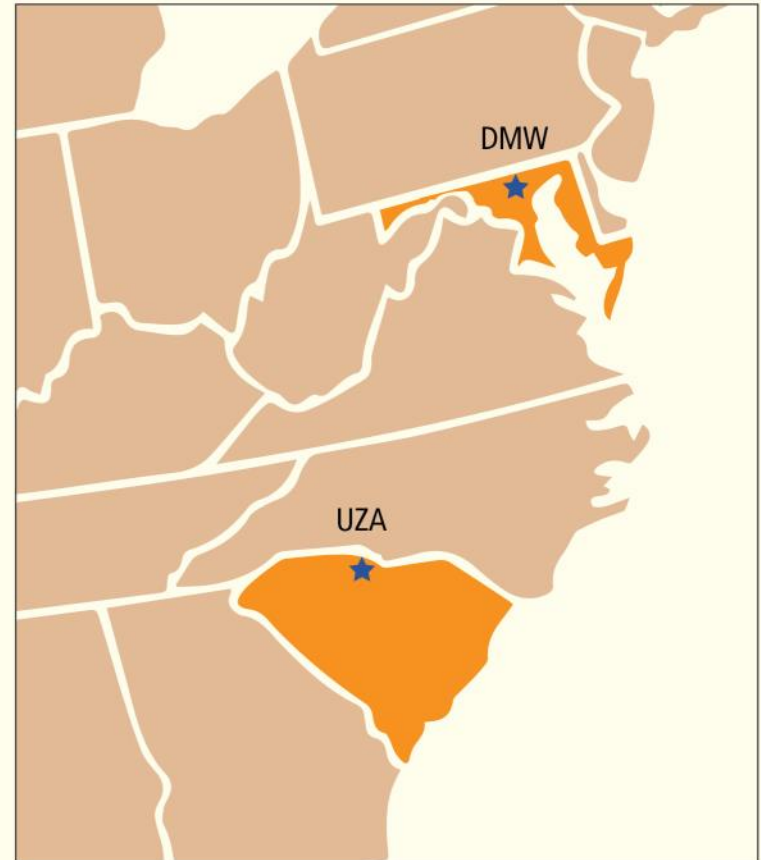

Charter / Aircraft Management
Travel@skytechinc.com

VISIT A SKYTECH LOCATION

Skytech, inc. (UZA)
550 Airport Road
Rock Hill, South Carolina 29732

Skytech, inc. (DMW)
200 Airport Dr.
Westminster, MD 21157