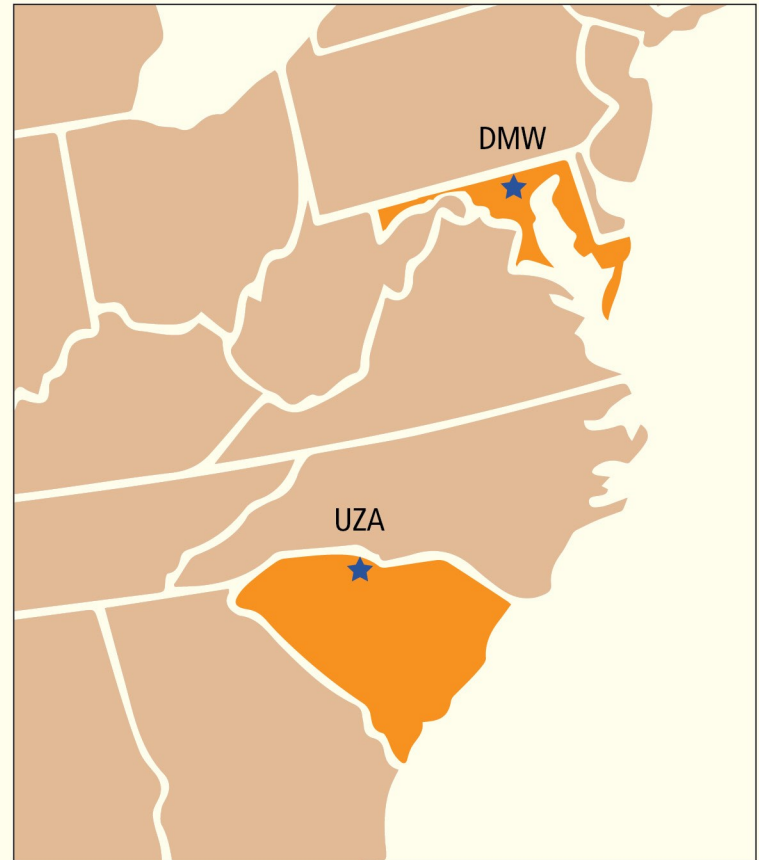

Skytech Travel, LLC

Charter / Aircraft Management

Travel@skytechinc.com

VISIT A SKYTECH LOCATION

Skytech, inc. (UZA)
550 Airport Road
Rock Hill, South Carolina 29732

Skytech, inc. (DMW)
200 Airport Dr.
Westminster, MD 21157